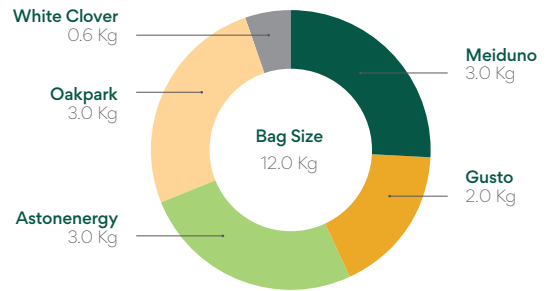

Super Grow

General Purpose/Permanent Pasture Mixture

Super Grow is a long-standing tried and trusted mixture from the Green Acres stable. A highly digestible and palatable blend of premium varieties which produces a sward suitable for cutting and/or grazing. Delivers an easy to manage sward.

Key Points

- ✓ A blend of both Intermediate and late heading varieties.
- ✓ Suitable for both grazing and silage.
- ✓ Excellent digestibility and spring growth.
- ✓ Early grazing the close up for silage.

45% Tetraploid

N.B. average heading date – 3rd June