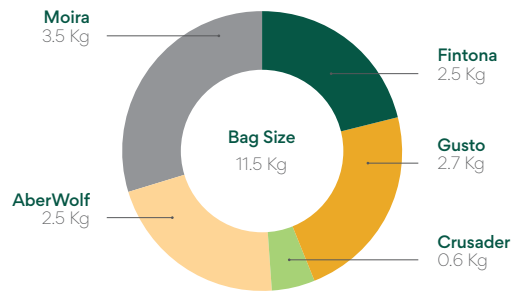

Mega Bite

Intensive Silage Mixture

A dedicated intensive silage mixture designed to produce multiple high yielding, quality silage cuts consistently year after year. Contains all intermediate/mid-season heading grasses. Available with and without clover.

Key Points

- ✓ An all-intermediate heading date mixture.
- ✓ Tight Heading date range ensures excellent grass quality at harvest.
- ✓ Exceptional two cut silage mixture.
- ✓ Available with / without clover.

50% Tetraploid

N.B. average heading date – 27th May

N.B. DMD (Dry Matter Digestibility) will fall by a 1/2 unit per day where seed heads emerge. Always aim to cut 5-10 days before average heading date to optimise the quality of your silage.