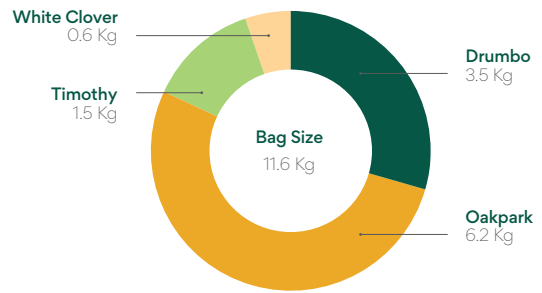

Key Points

- ✓ An all-diploid mixture of varieties with excellent ground cover scores.
- ✓ Contains Timothy which gives a tightly grown sod to reduce poaching.
- ✓ Suitable for grazing and cutting.

23% Tetraploid