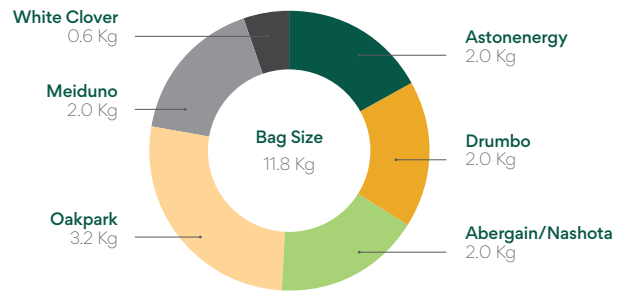

Gold Bite

Dual Purpose Mixture

Our Dual Purpose Grazing and Silage Mixture.

- Early Spring growth for early bite followed by Silage cut late May
- Excellent digestibility
- Contains 4 & 5 Star Grazing varieties
- Excellent Silage Yields
- Excellent ground cover & persistency

53% Tetraploid

N.B. average heading date – 2nd June

Key Points

- ✓ Superior Quality Mixture suitable for both Grazing and Silage.
- ✓ An all-late heading mixture with excellent silage yields.
- ✓ First Cut Silage ready to harvest 20th May to June 4th.
- ✓ Excellent spring and total yields.